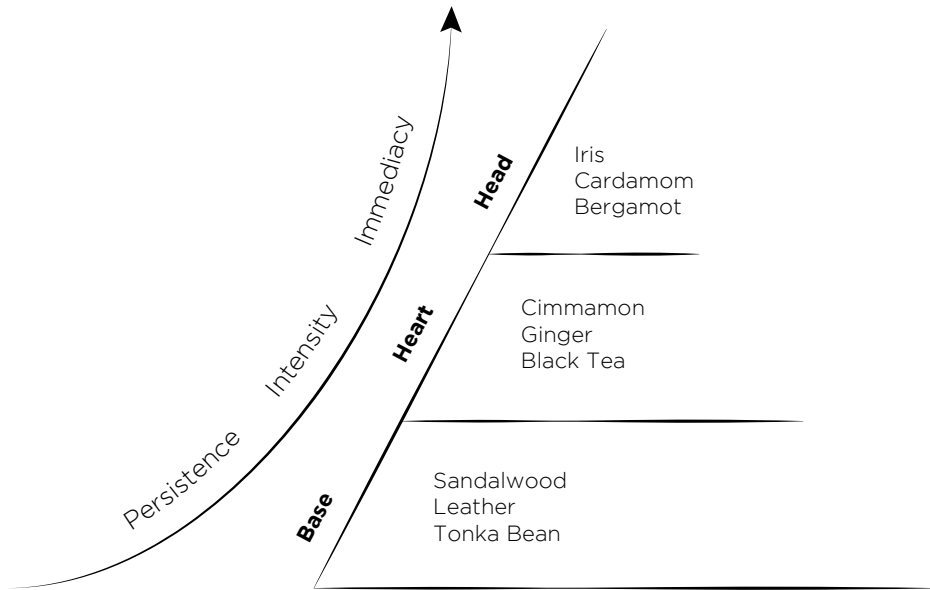

CANDLE
KLHFFP01

DIFFUSER 500 ml
KLHFFP12

REFILL 500 ml
KLHFFP21

DIFFUSER 250 ml
KLHFFP11

IRIS NOIR

Floral Spicy blend
olfactory pyramid

CANDLE
KLHFIN01

DIFFUSER 500 ml
KLHFIN12