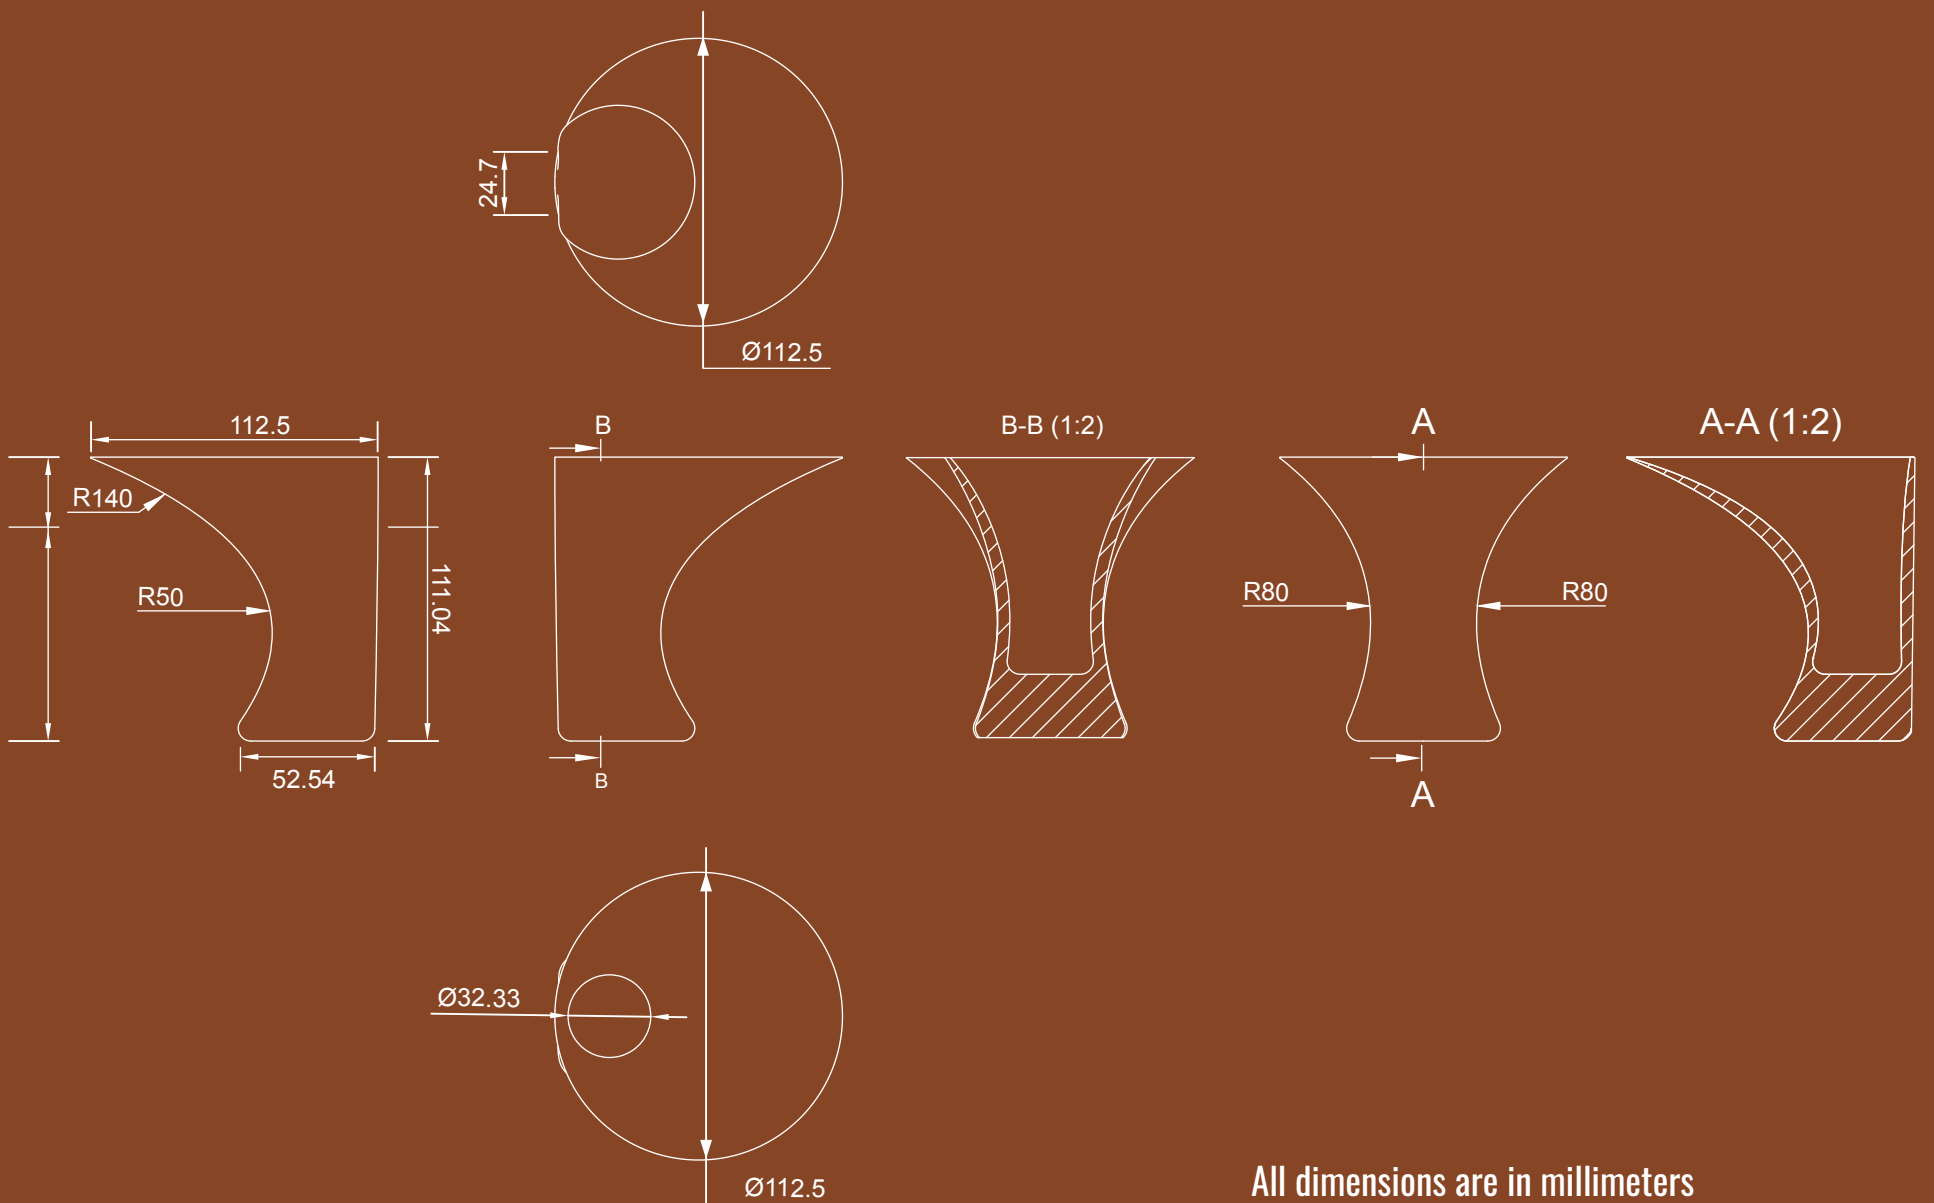

Inspired by The Cone Chair designed by Verner Panton in 1958, for an exclusive restaurant lounge. Cónico is designed for a bar restaurant, specifically for the Espresso Martini.

TECHNICAL DRAWING CÓNICO

All dimensions are in millimeters